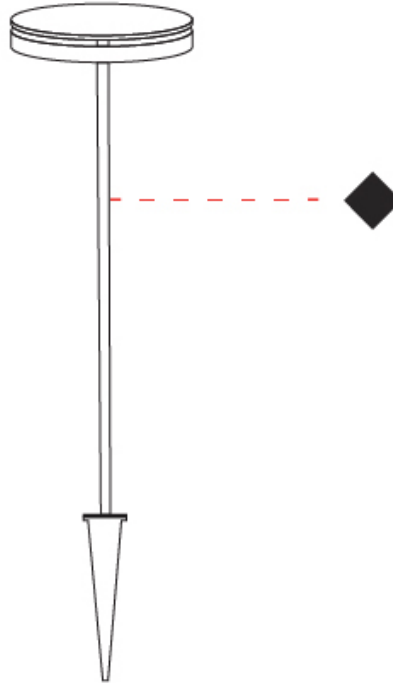

CHIODO POST

E9B233-

PROJECT

TYPE

SPECIFIER

QUANTITY

DATE

E