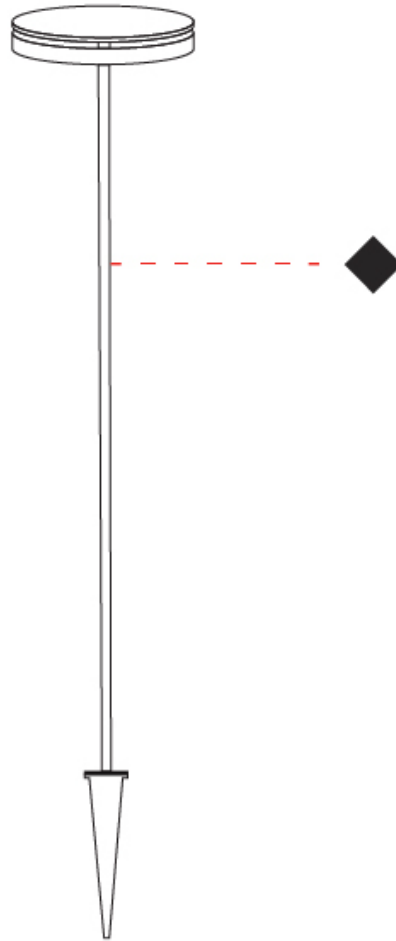

CHIODO POST

E9B234-

PROJECT _____

TYPE _____

SPECIFIER _____

QUANTITY _____

DATE _____

E